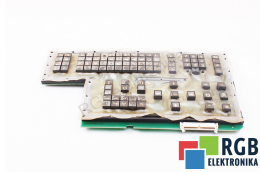

BET 1.853.029 0.853.029 3 83 600.193 KEYBOARD GILDEMEISTER RAFI

Used RAFI KEYPAD BET 1.853.029
 Tested and cleaned.
 24 months guarantee
 Dedicated courier
 Delivery across Europe even in 24h

TECHNICAL DATA

MANUFACTURER	RAFI
MODEL	KEYPAD BET 1.853.029
CATEGORY	Keypads
WEIGHT [KG]	2.0
HEIGHT [CM]	4.0
LENGHT [CM]	48.0
WIDTH [CM]	29.0

24/7 SUPPORT AVAILABLE
[+48 71 750 09 78](tel:+48717500978)

WRITE TO US
info@rgbelektronika.pl

PRODUCTS FROM THE RGB ELEKTRONIKA OFFER:

HIGHEST QUALITY

Each product undergoes a specialized assessment, based on which we select the best quality equipment to guarantee their trouble-free operation. Thanks to this, you can be sure that the **RAFI KEYPAD BET 1.853.029** device has been prepared with the greatest care.